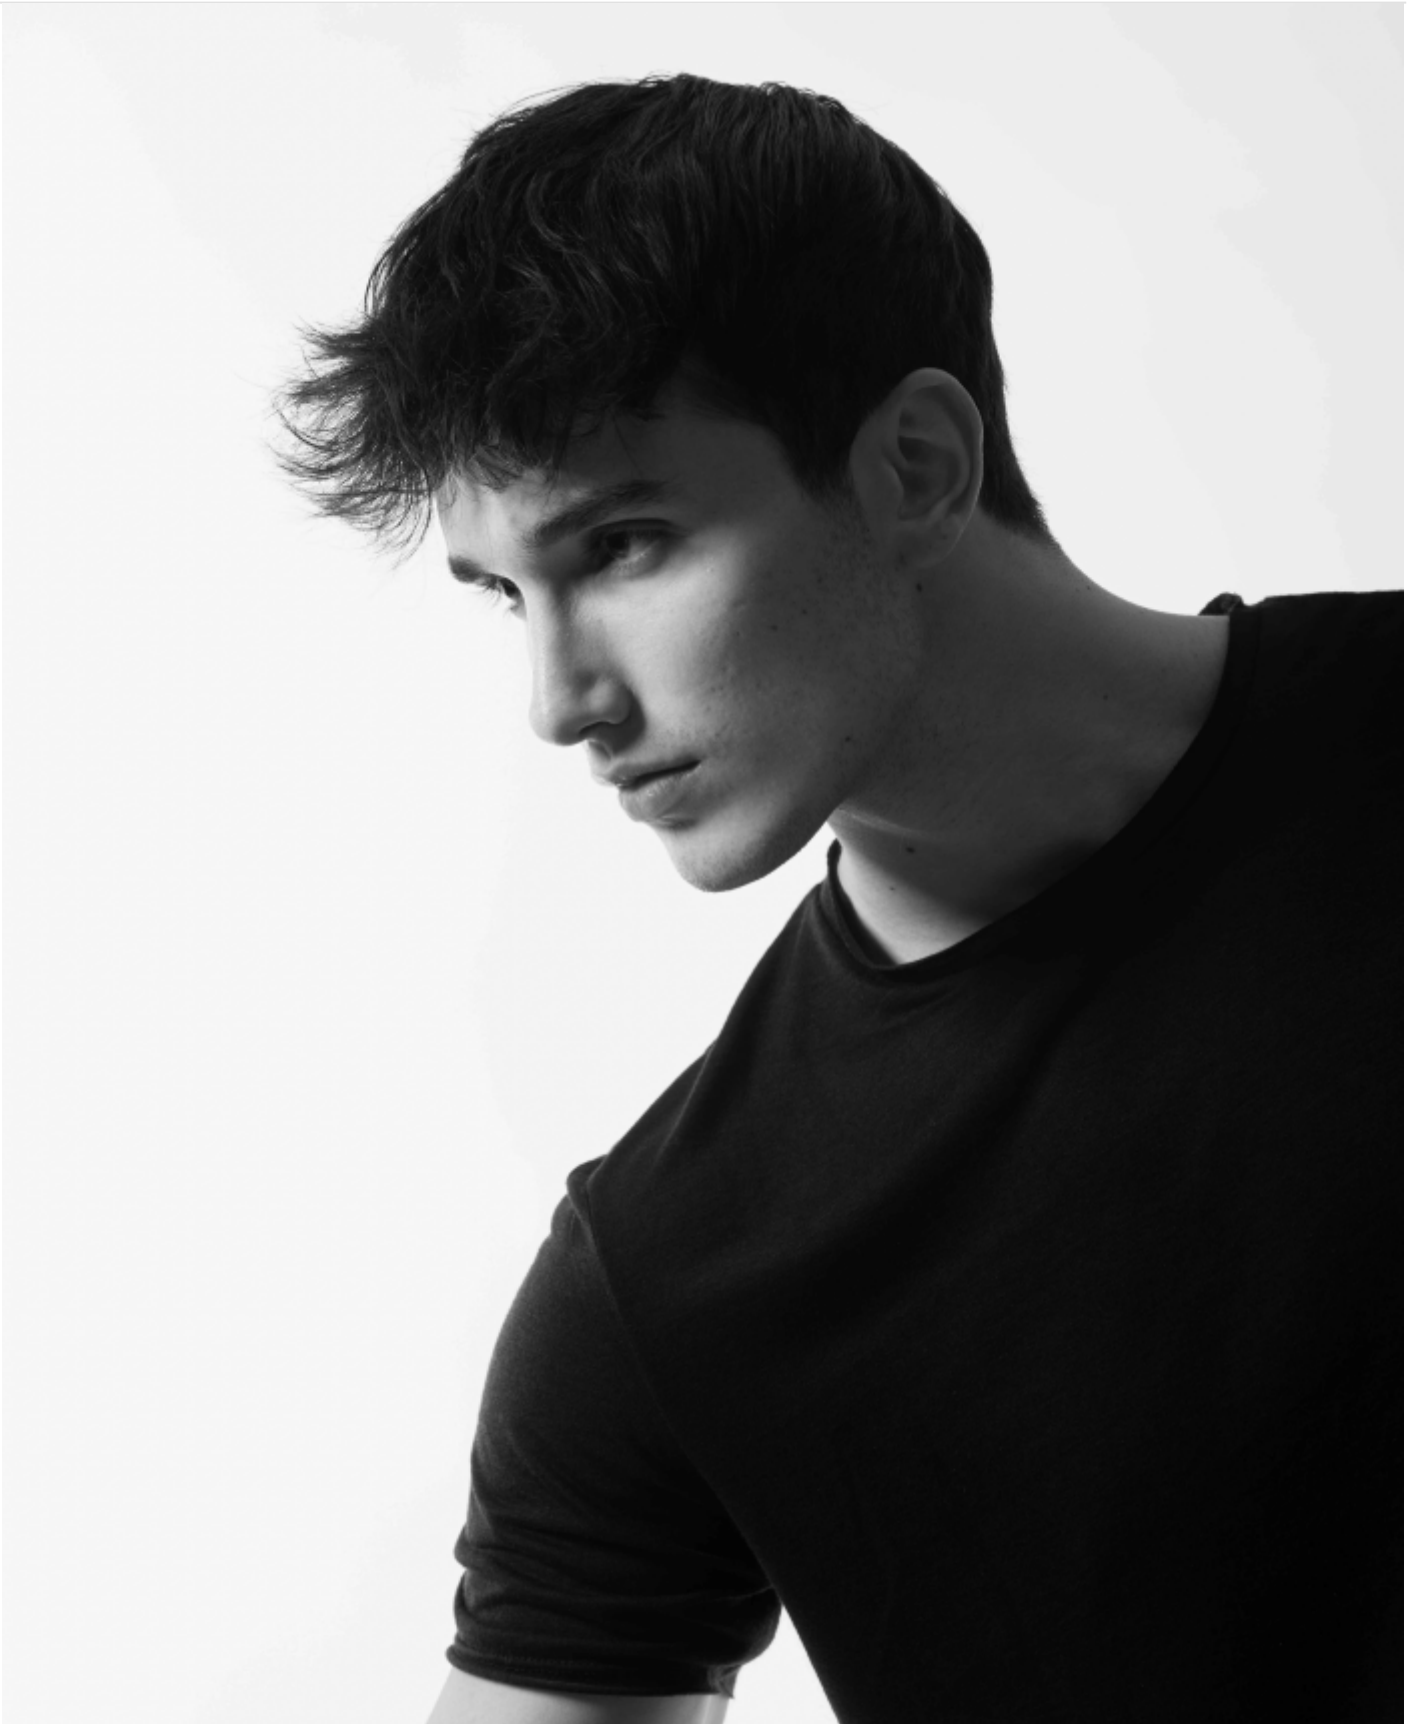


DASS

EMRE D.

DASS

EMRE D.

Height: 190 Weight: 85 Size: 50/52 Shoes: 44 Hair: Black Eyes: Hazel

DASS

EMRE D.

Height: 190 Weight: 85 Size: 50/52 Shoes: 44 Hair: Black Eyes: Hazel

DASS

EMRE D.

Height: 190 Weight: 85 Size: 50/52 Shoes: 44 Hair: Black Eyes: Hazel

DASS

EMRE D.

Height: 190 Weight: 85 Size: 50/52 Shoes: 44 Hair: Black Eyes: Hazel