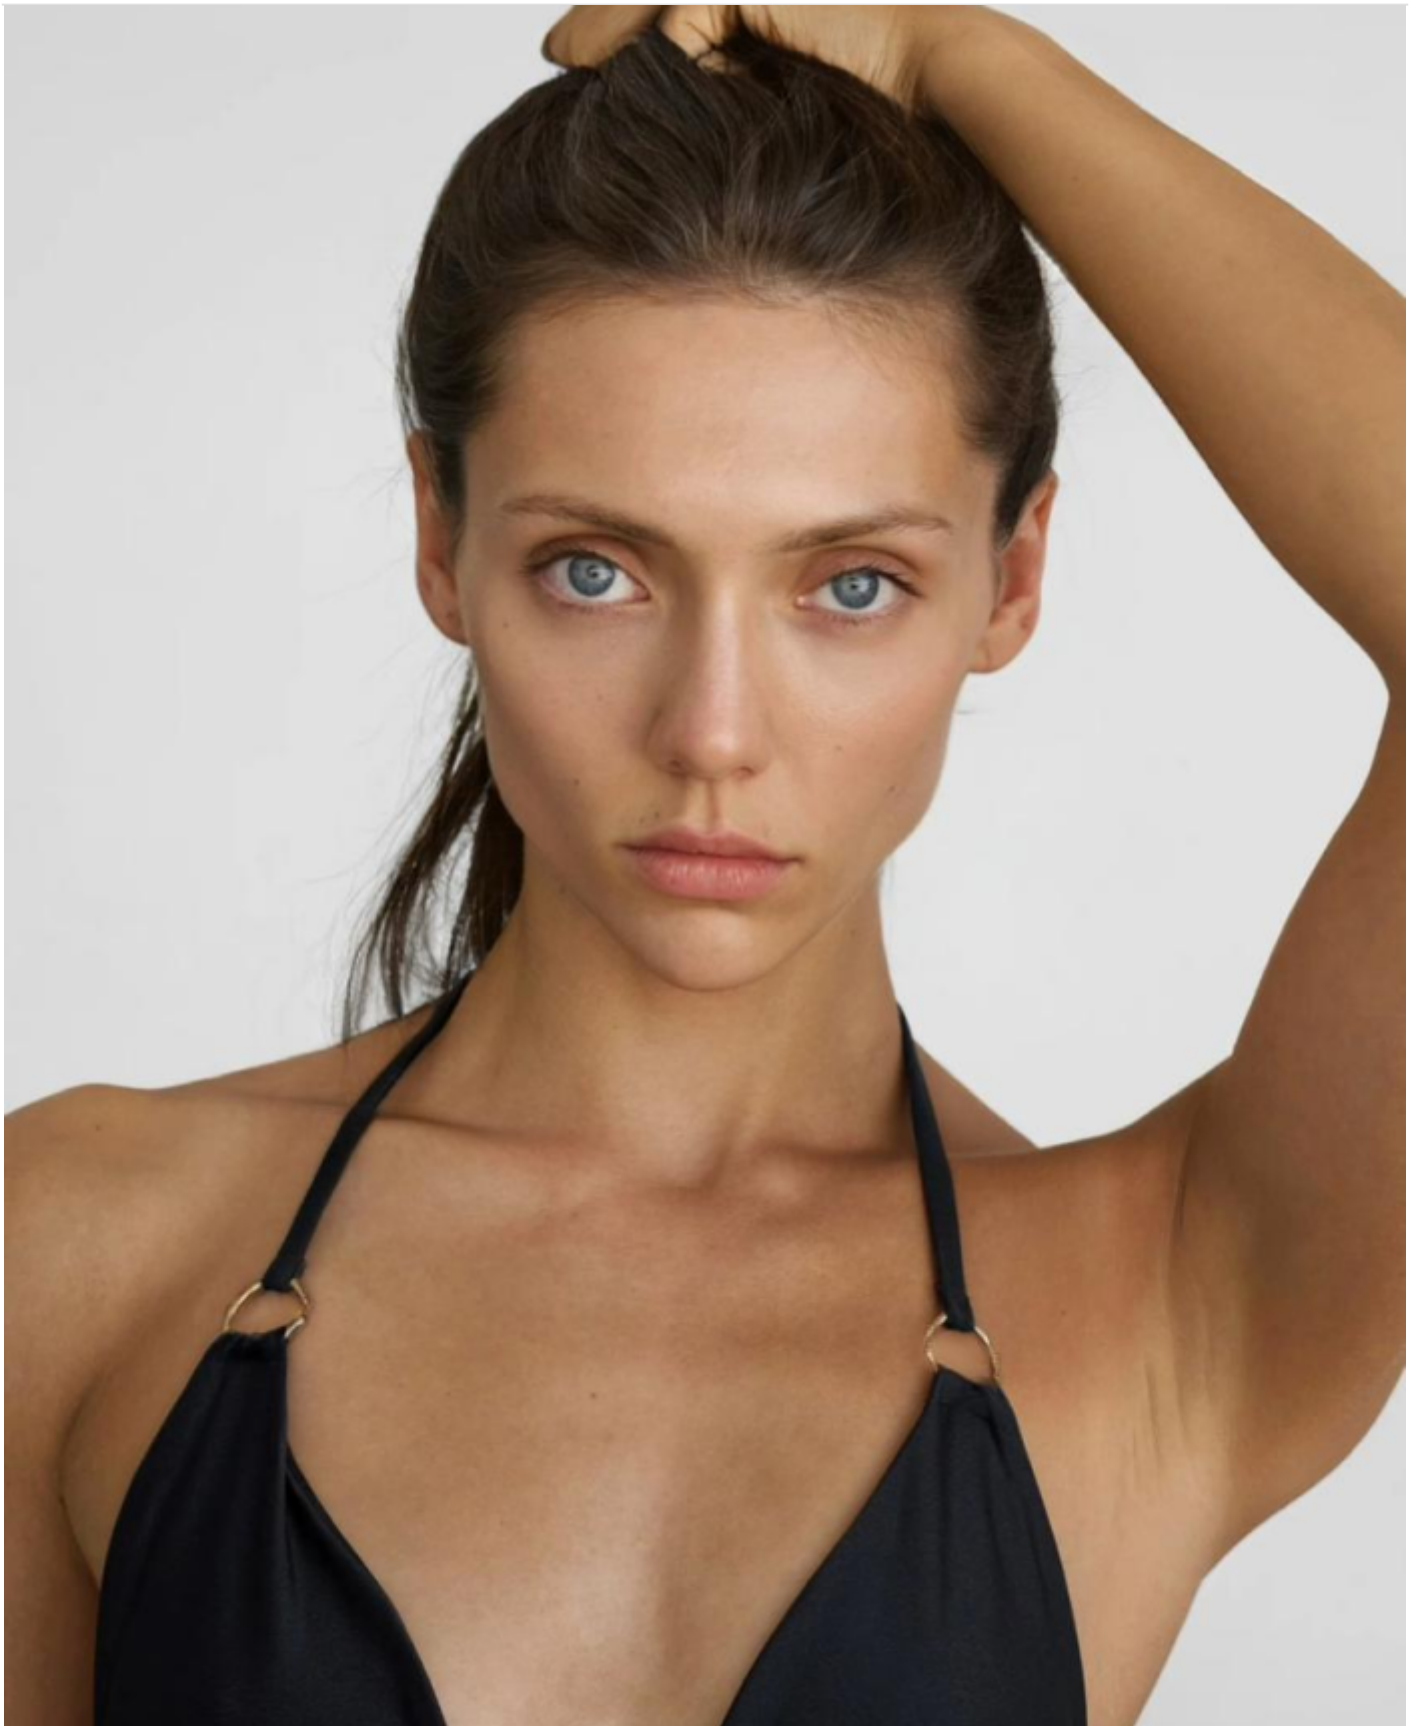

# KATE

Height: 175 Body Size: 84/62/90 Size: 36 Shoes: 39 Hair: Brown Eyes: Blue/Green

---